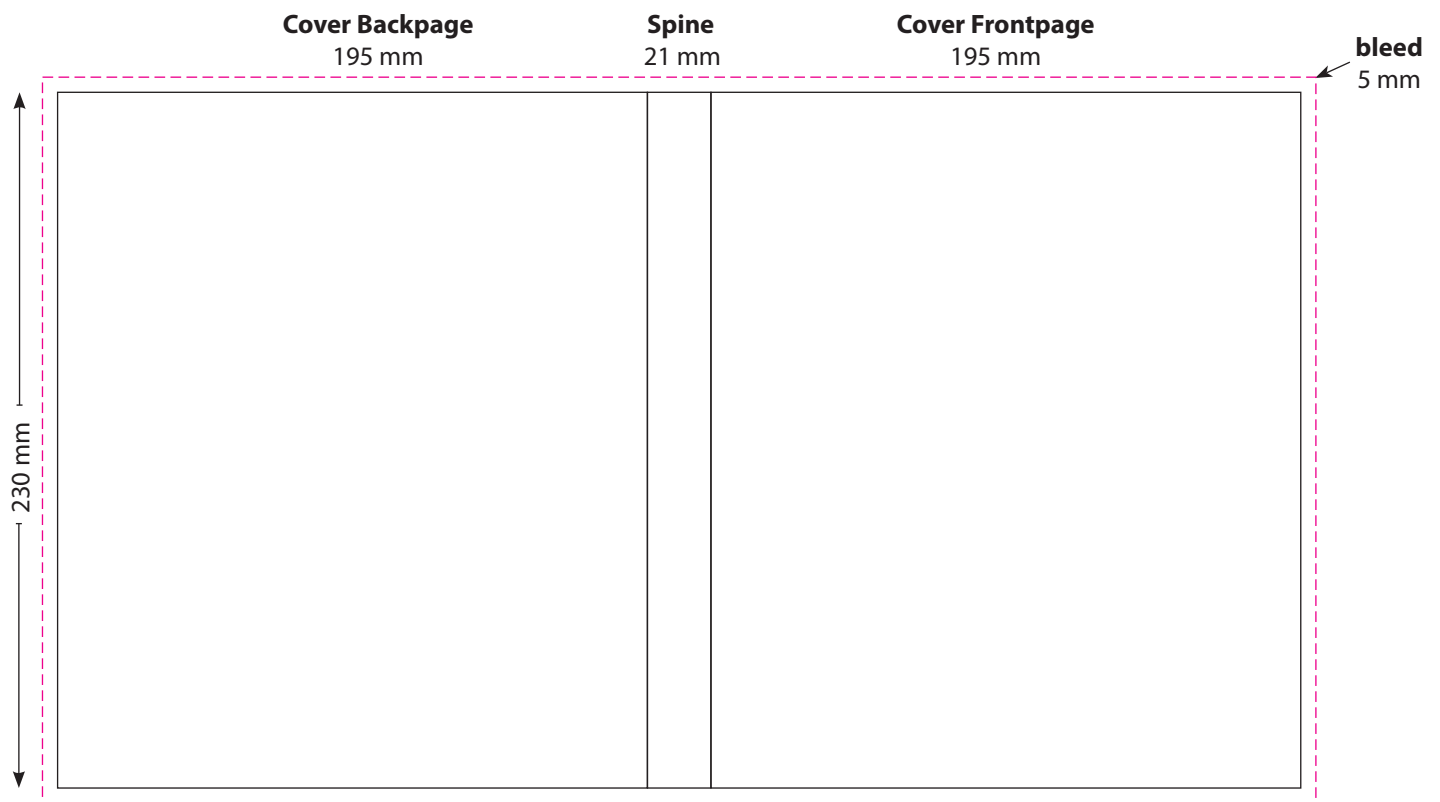

## PDF Specification:

PDF/X-1a (resolution 300DPI in cmyk colours)