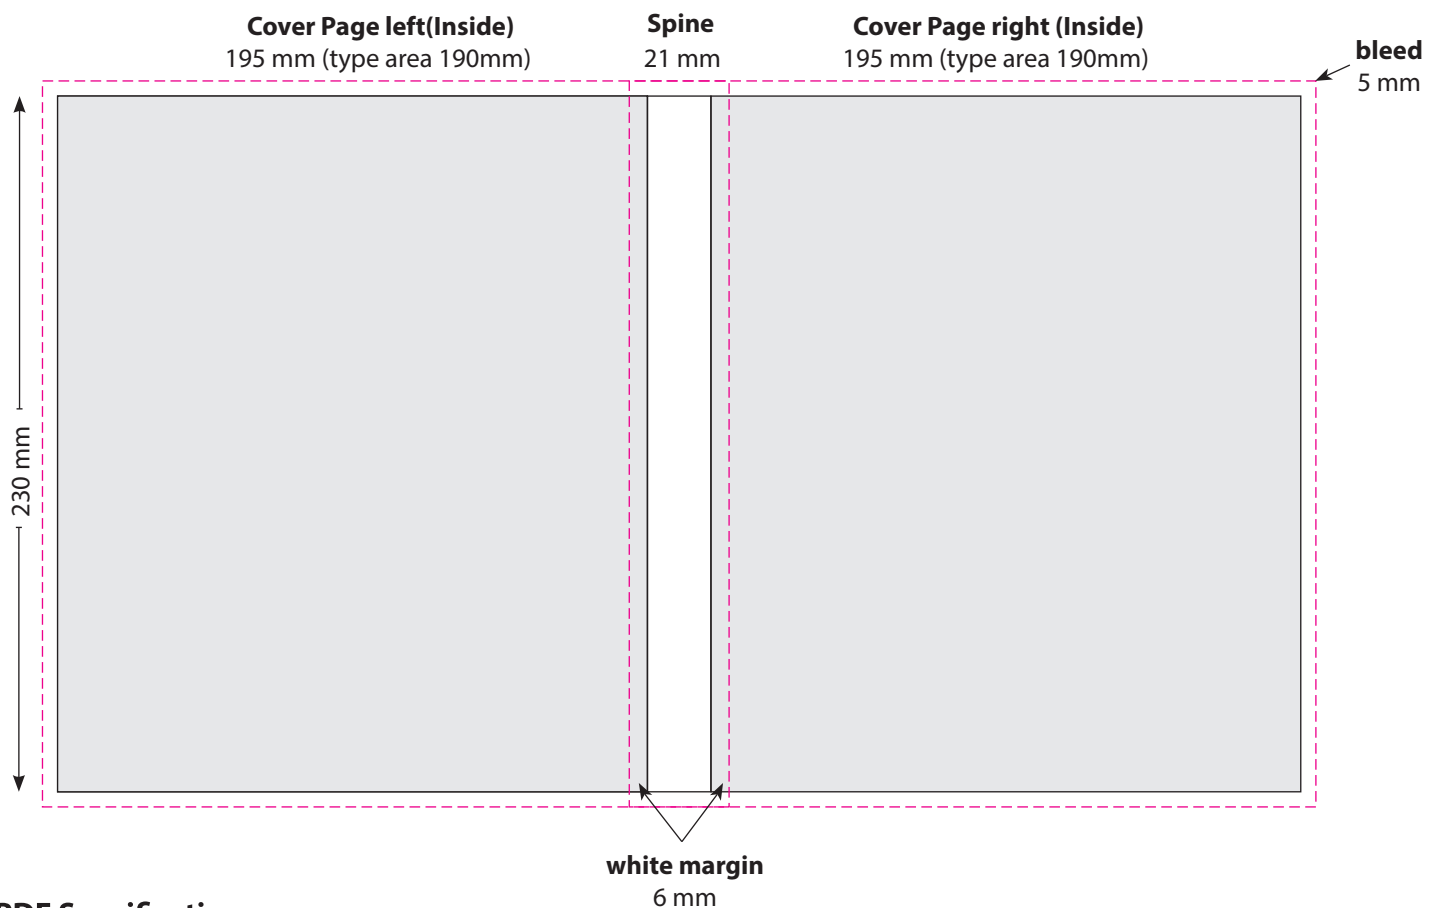

## PDF Specification:

PDF/X-1a (resolution 300DPI in cmyk colours)